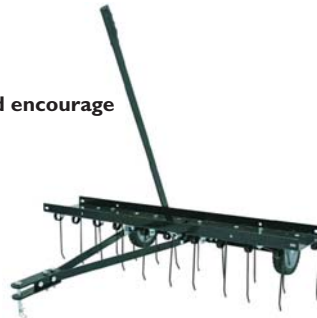

GARDEN & SHOWROOM RANGE

LEAF BLOWERS

A range of hand held leaf blowers.

ELECTRIC STANDARD SPECIFICATION

- 2400w
- BLOWING SPEED 270km/h
- SUCTION 14m³/min
- COLLECTION BAG 35 LITRES (REDUCES VOLUME UP TO 10 TIMES)
- CARRYING STRAP
- WEIGHT 4.5kg

Model	RRP
LB2400	£120

2 STROKE STANDARD SPECIFICATION

- 24cc – 2 STROKE ENGINE
- BLOWING SPEED 145km/h
- SUCTION CAPACITY 4m³/min
- COLLECTION BAG 55 LITRES (REDUCE VOLUME UP TO 10 TIMES)
- CARRYING STRAP & MOUTHPIECE
- WEIGHT 6.4kg

Model	RRP
LB24	£160

ROLLER/ DRUM

Towable or push garden ballast roller.

Model	Width	RRP
DRUM	65cm	£250

LAWN SPIKER

Towable lawn spiker.

Model	Working Width	RRP
LS120	120cm	£150

SCARIFIER

Towable scarifier – for removal of dead moss and encourage re-growth.

Model	Working Width	RRP
S100	1.0m	£150

LEAF SWEEPER

Towable wheel drive leaf, moss and light debris collector. Simple mechanical trip emptying system.